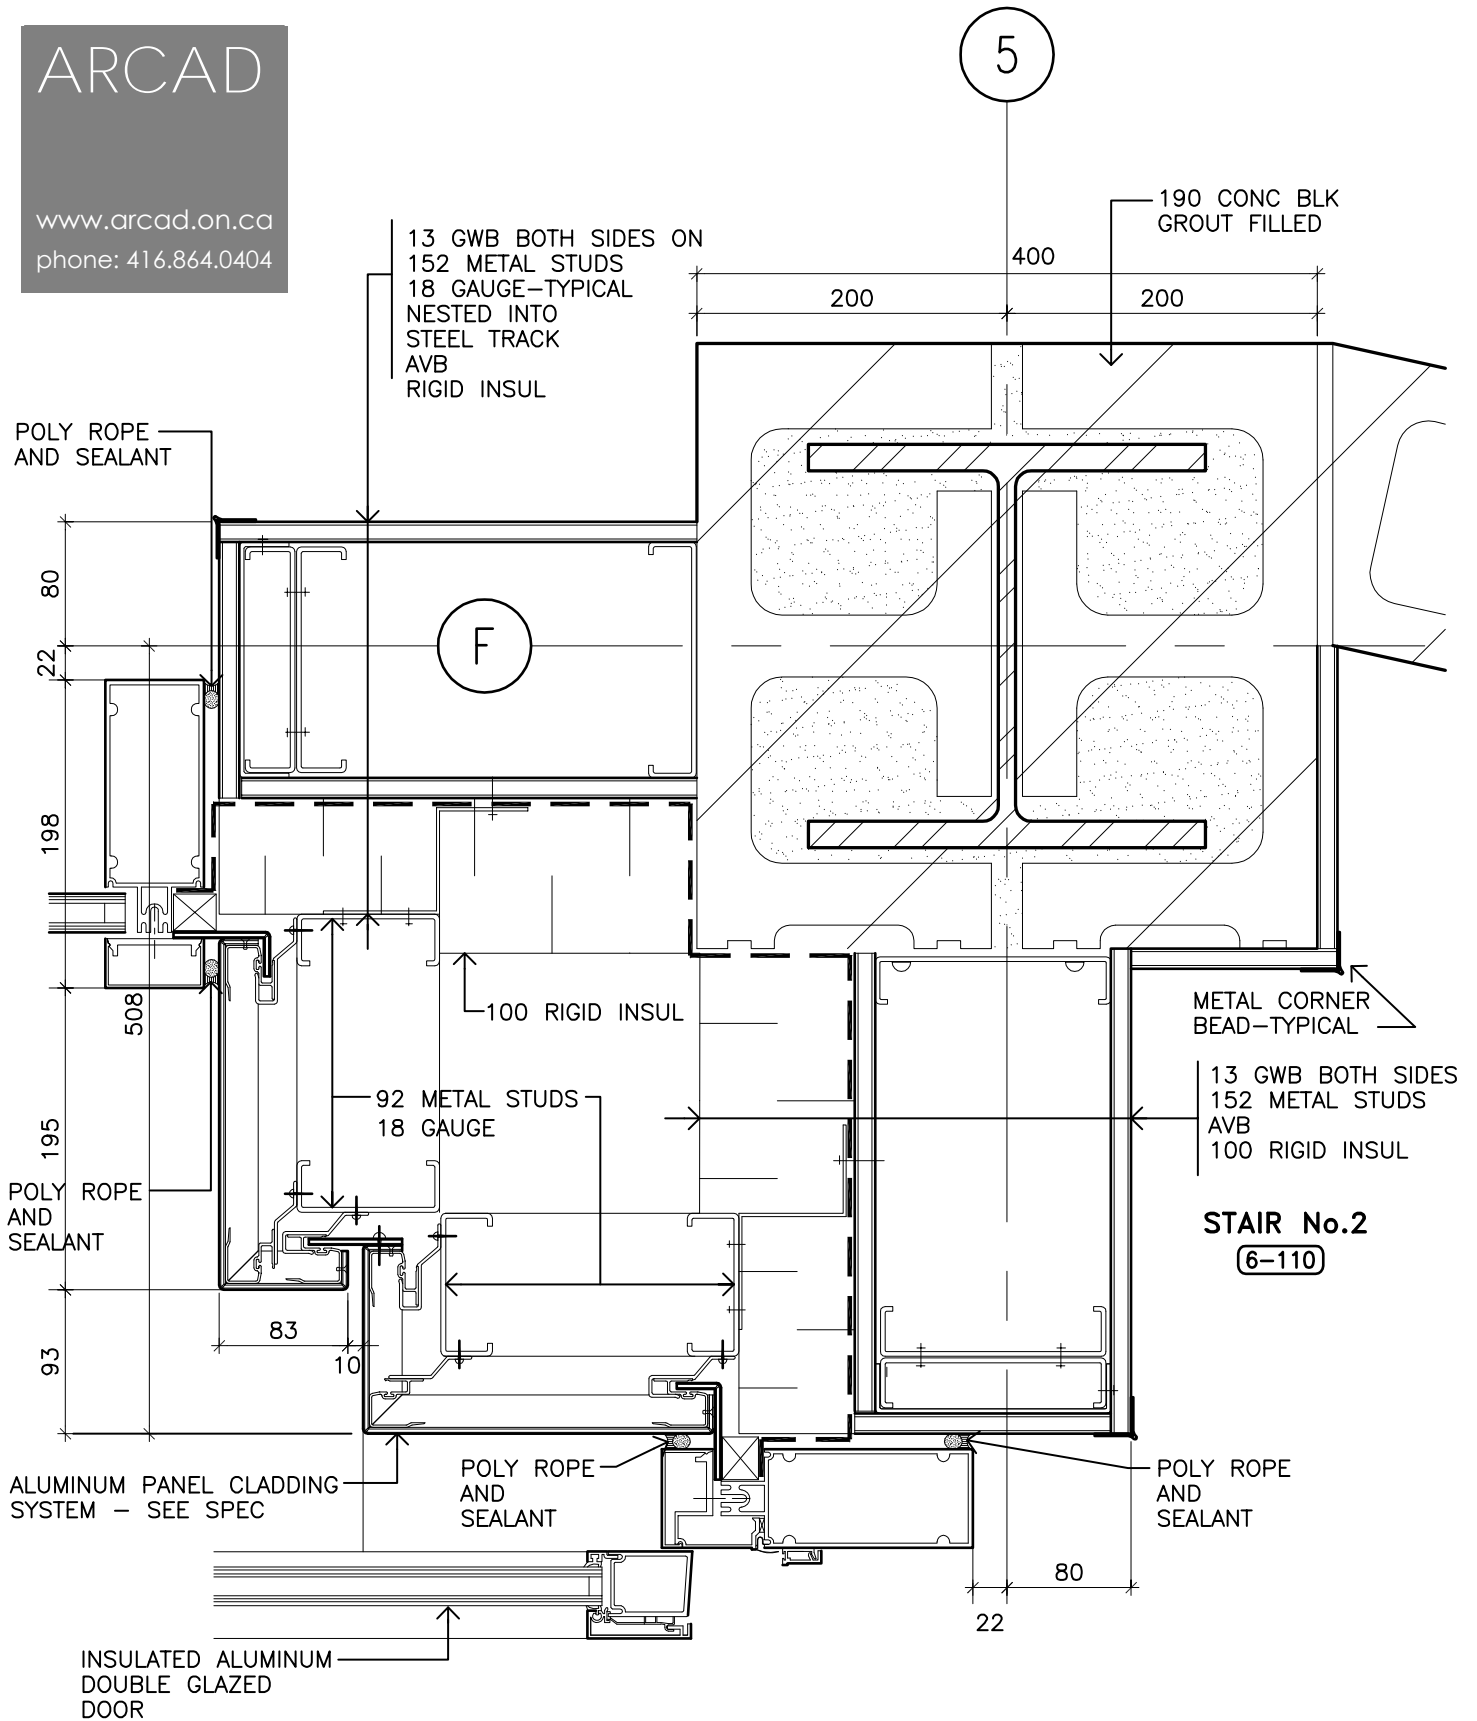

ARCAD

www.arcad.on.ca
phone: 416.864.0404

10
A9-6

PLAN DETAIL AT INTERIOR CORNER WITH METAL CLADDING
ON GRIDS (F) - (5) NEAR MAIN ENTRY LEVEL

1:5